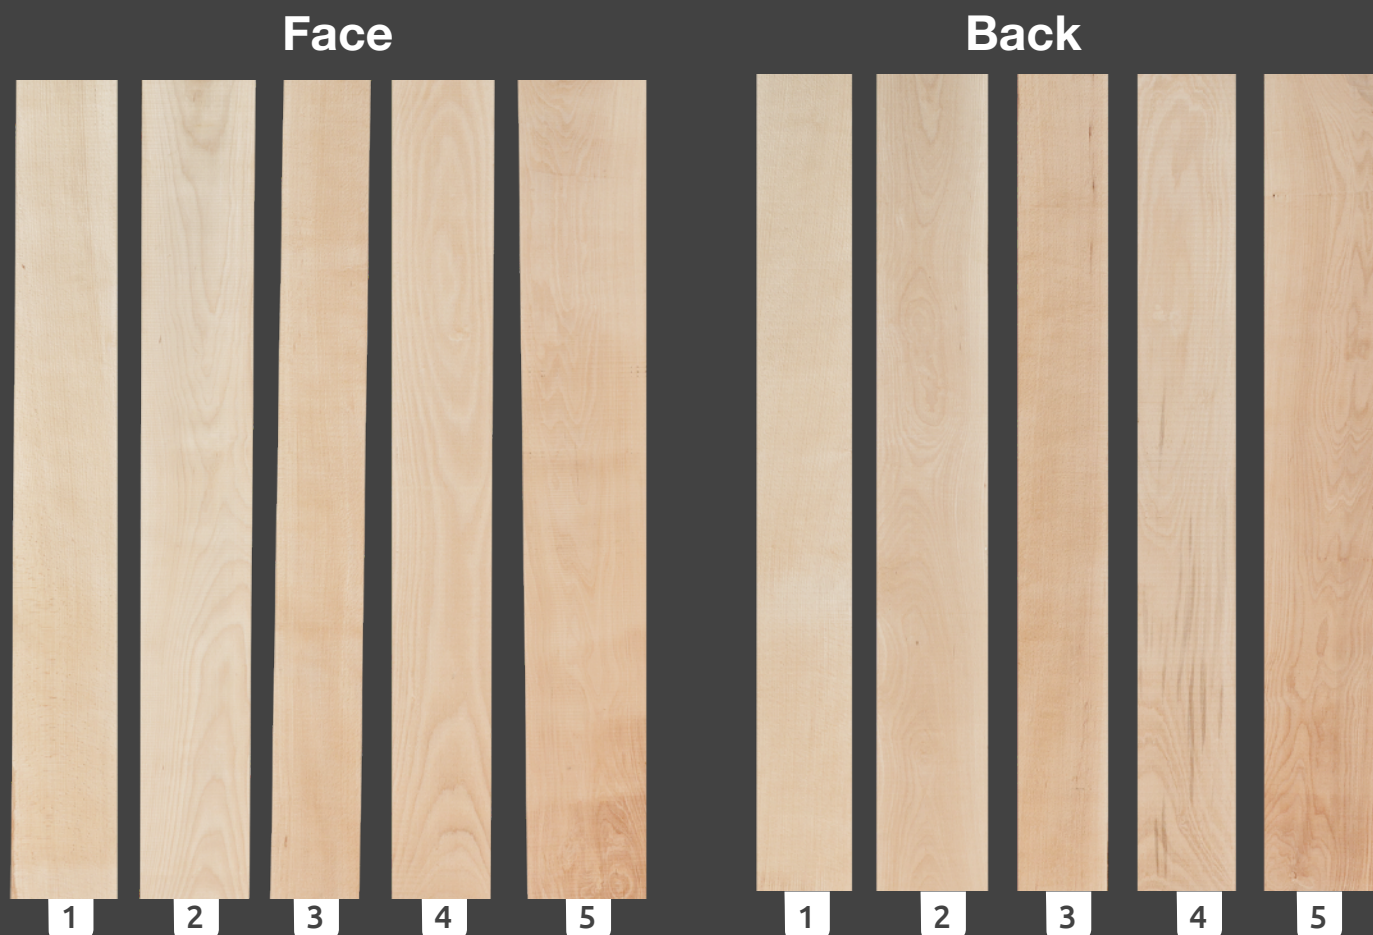

Beech Timber Grade A - Long Boards

Available as FSC® 100% certified timber and/or NON-certified timber.

Grade A is our highest grade. Pieces from this grade have an uniform appearance, free of knots or red heart, the beauty of the beech wood being fully revealed.

Details on quality:

- 4 faces clear : no red heart, no knots.
 - 3 faces clear: sound red heart track, one sound and not-penetrating knot on one face or edge.
- Notice: boards in 3FC grade are allowed in about 10% from whole quantity, both qualities on same pallet.

- ▶ Thick : 25, 38, 50, 60 mm
- ▶ Widths: 10 cm and more
- ▶ Lengths: 2,10 m – 4,00 m
- ▶ Moisture content: 10±2%

Use destinations:

- Long lengths furniture components
- Continuous lamella solid wood panels
- Doors and windows
- Interior decorations